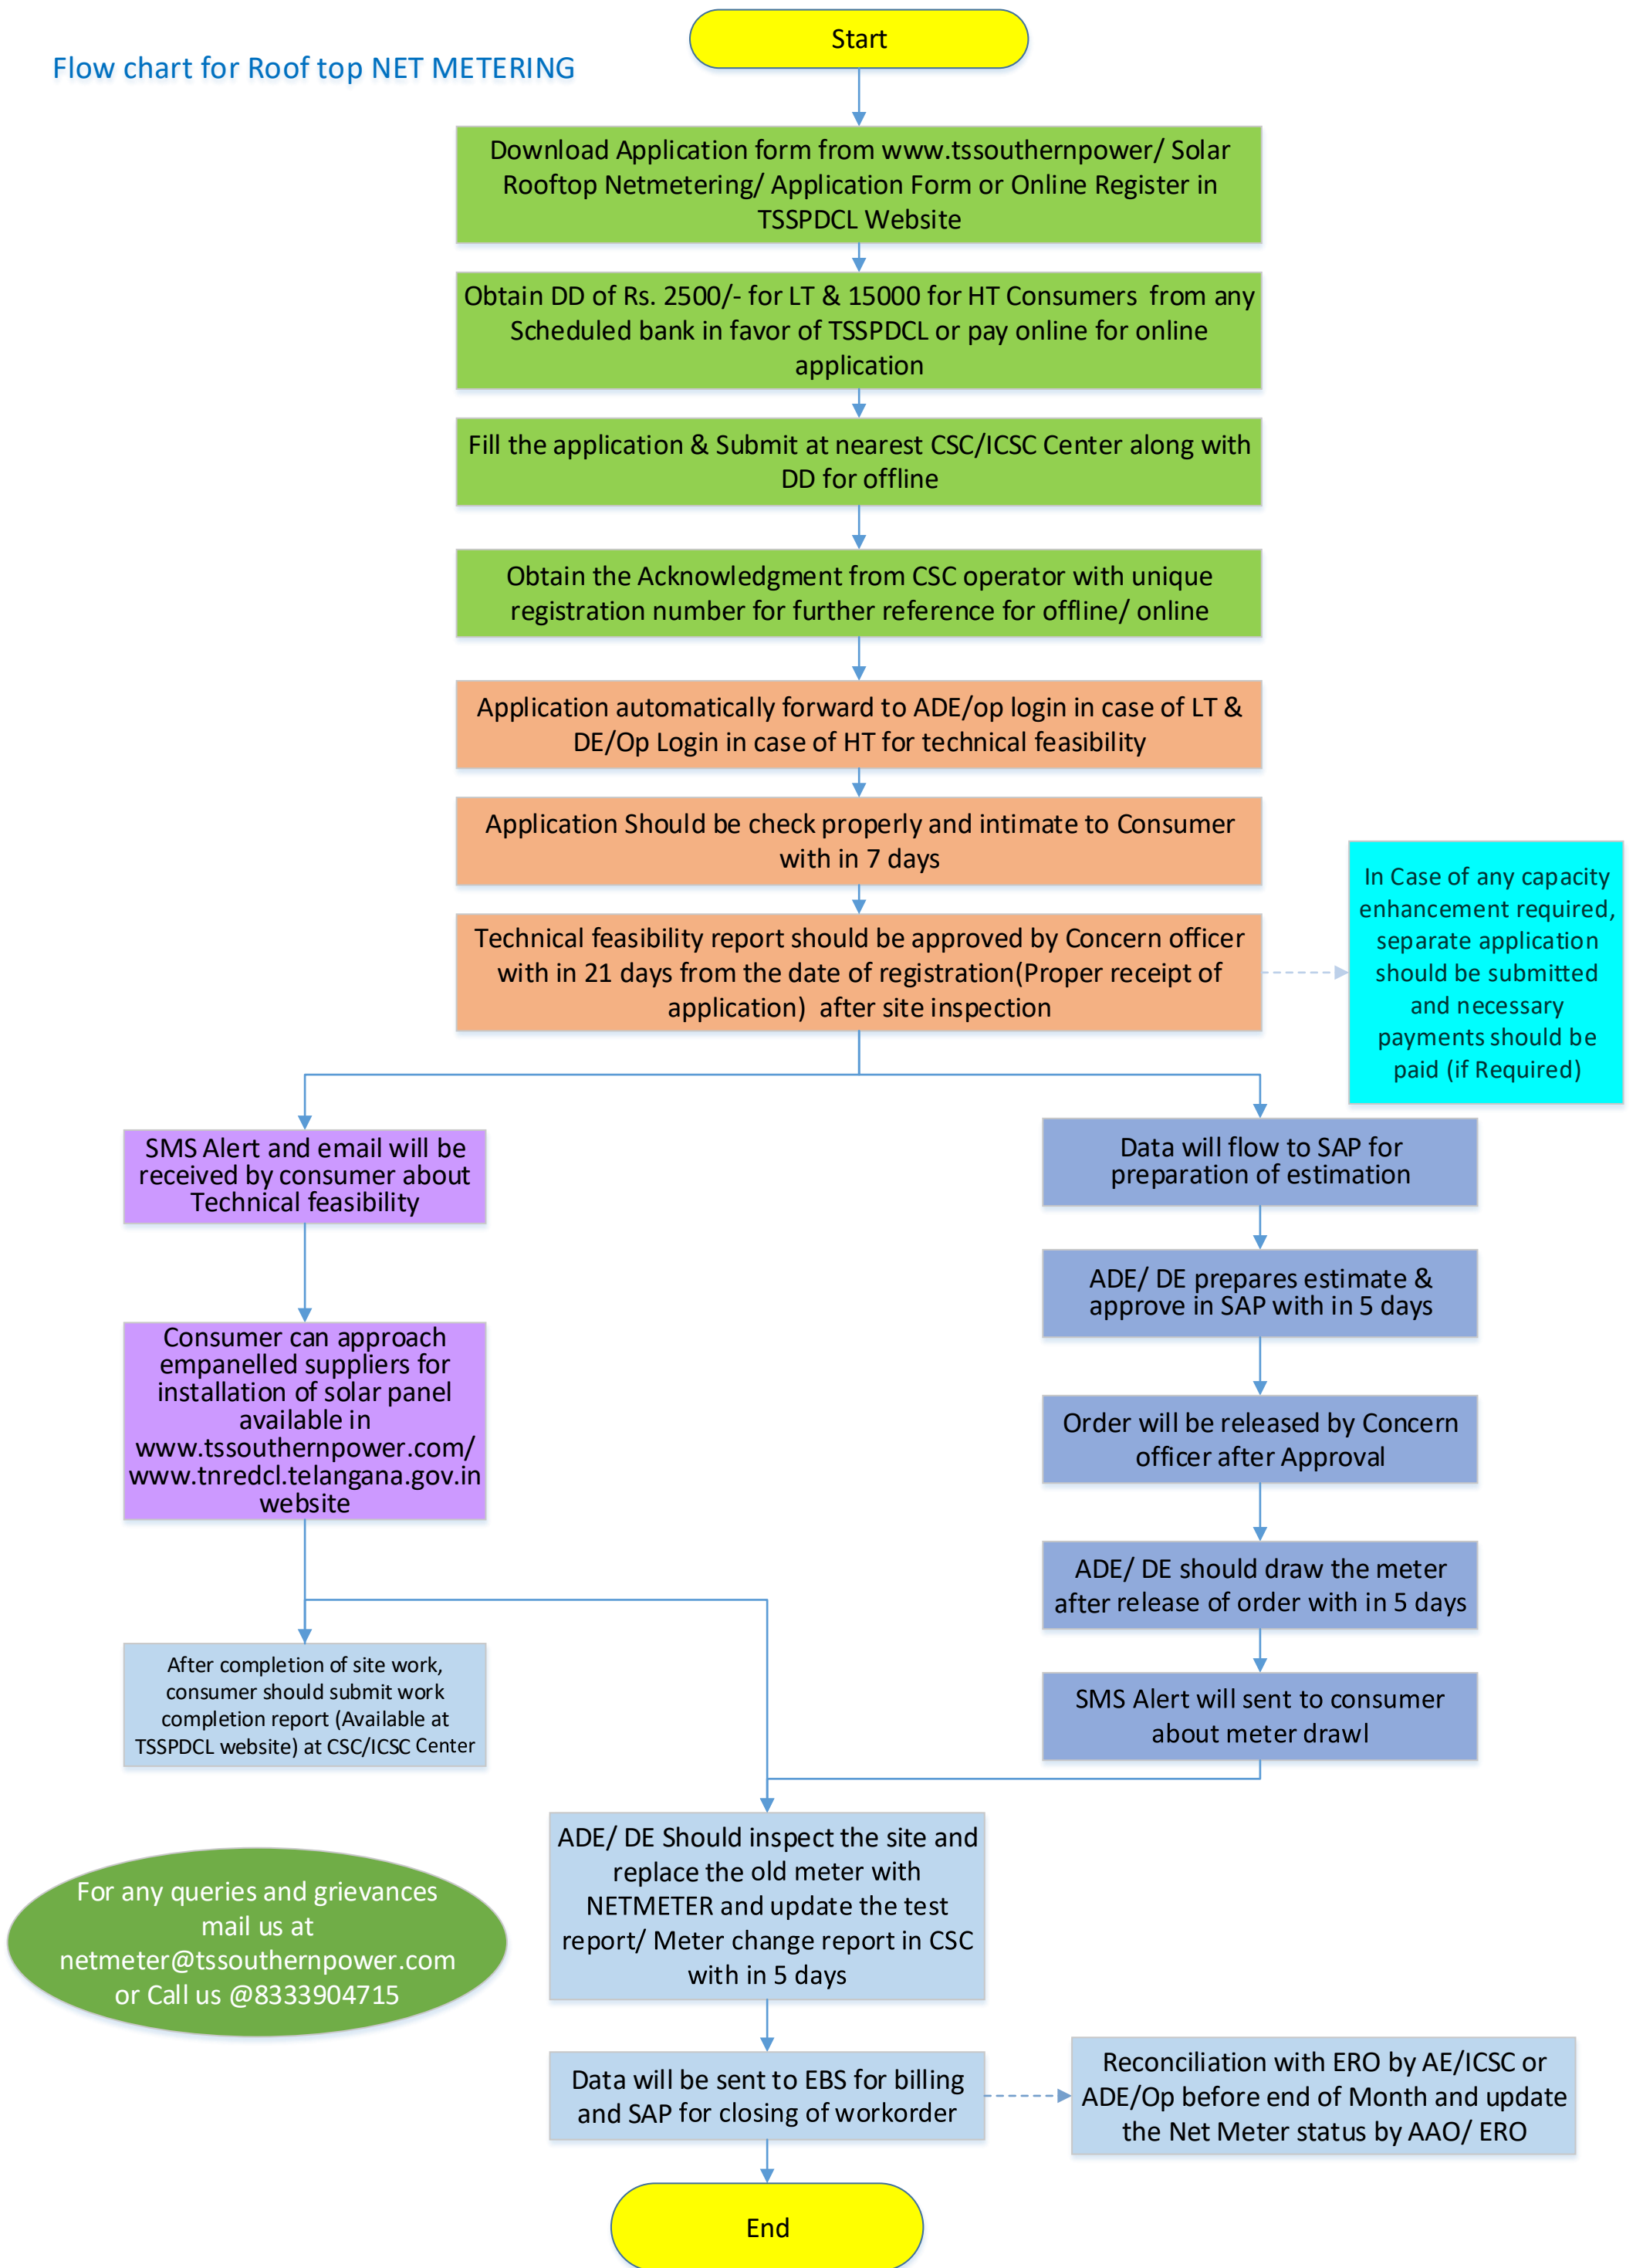

Flow chart for Roof top NET METERING

For any queries and grievances mail us at netmeter@tssouthernpower.com or Call us @8333904715