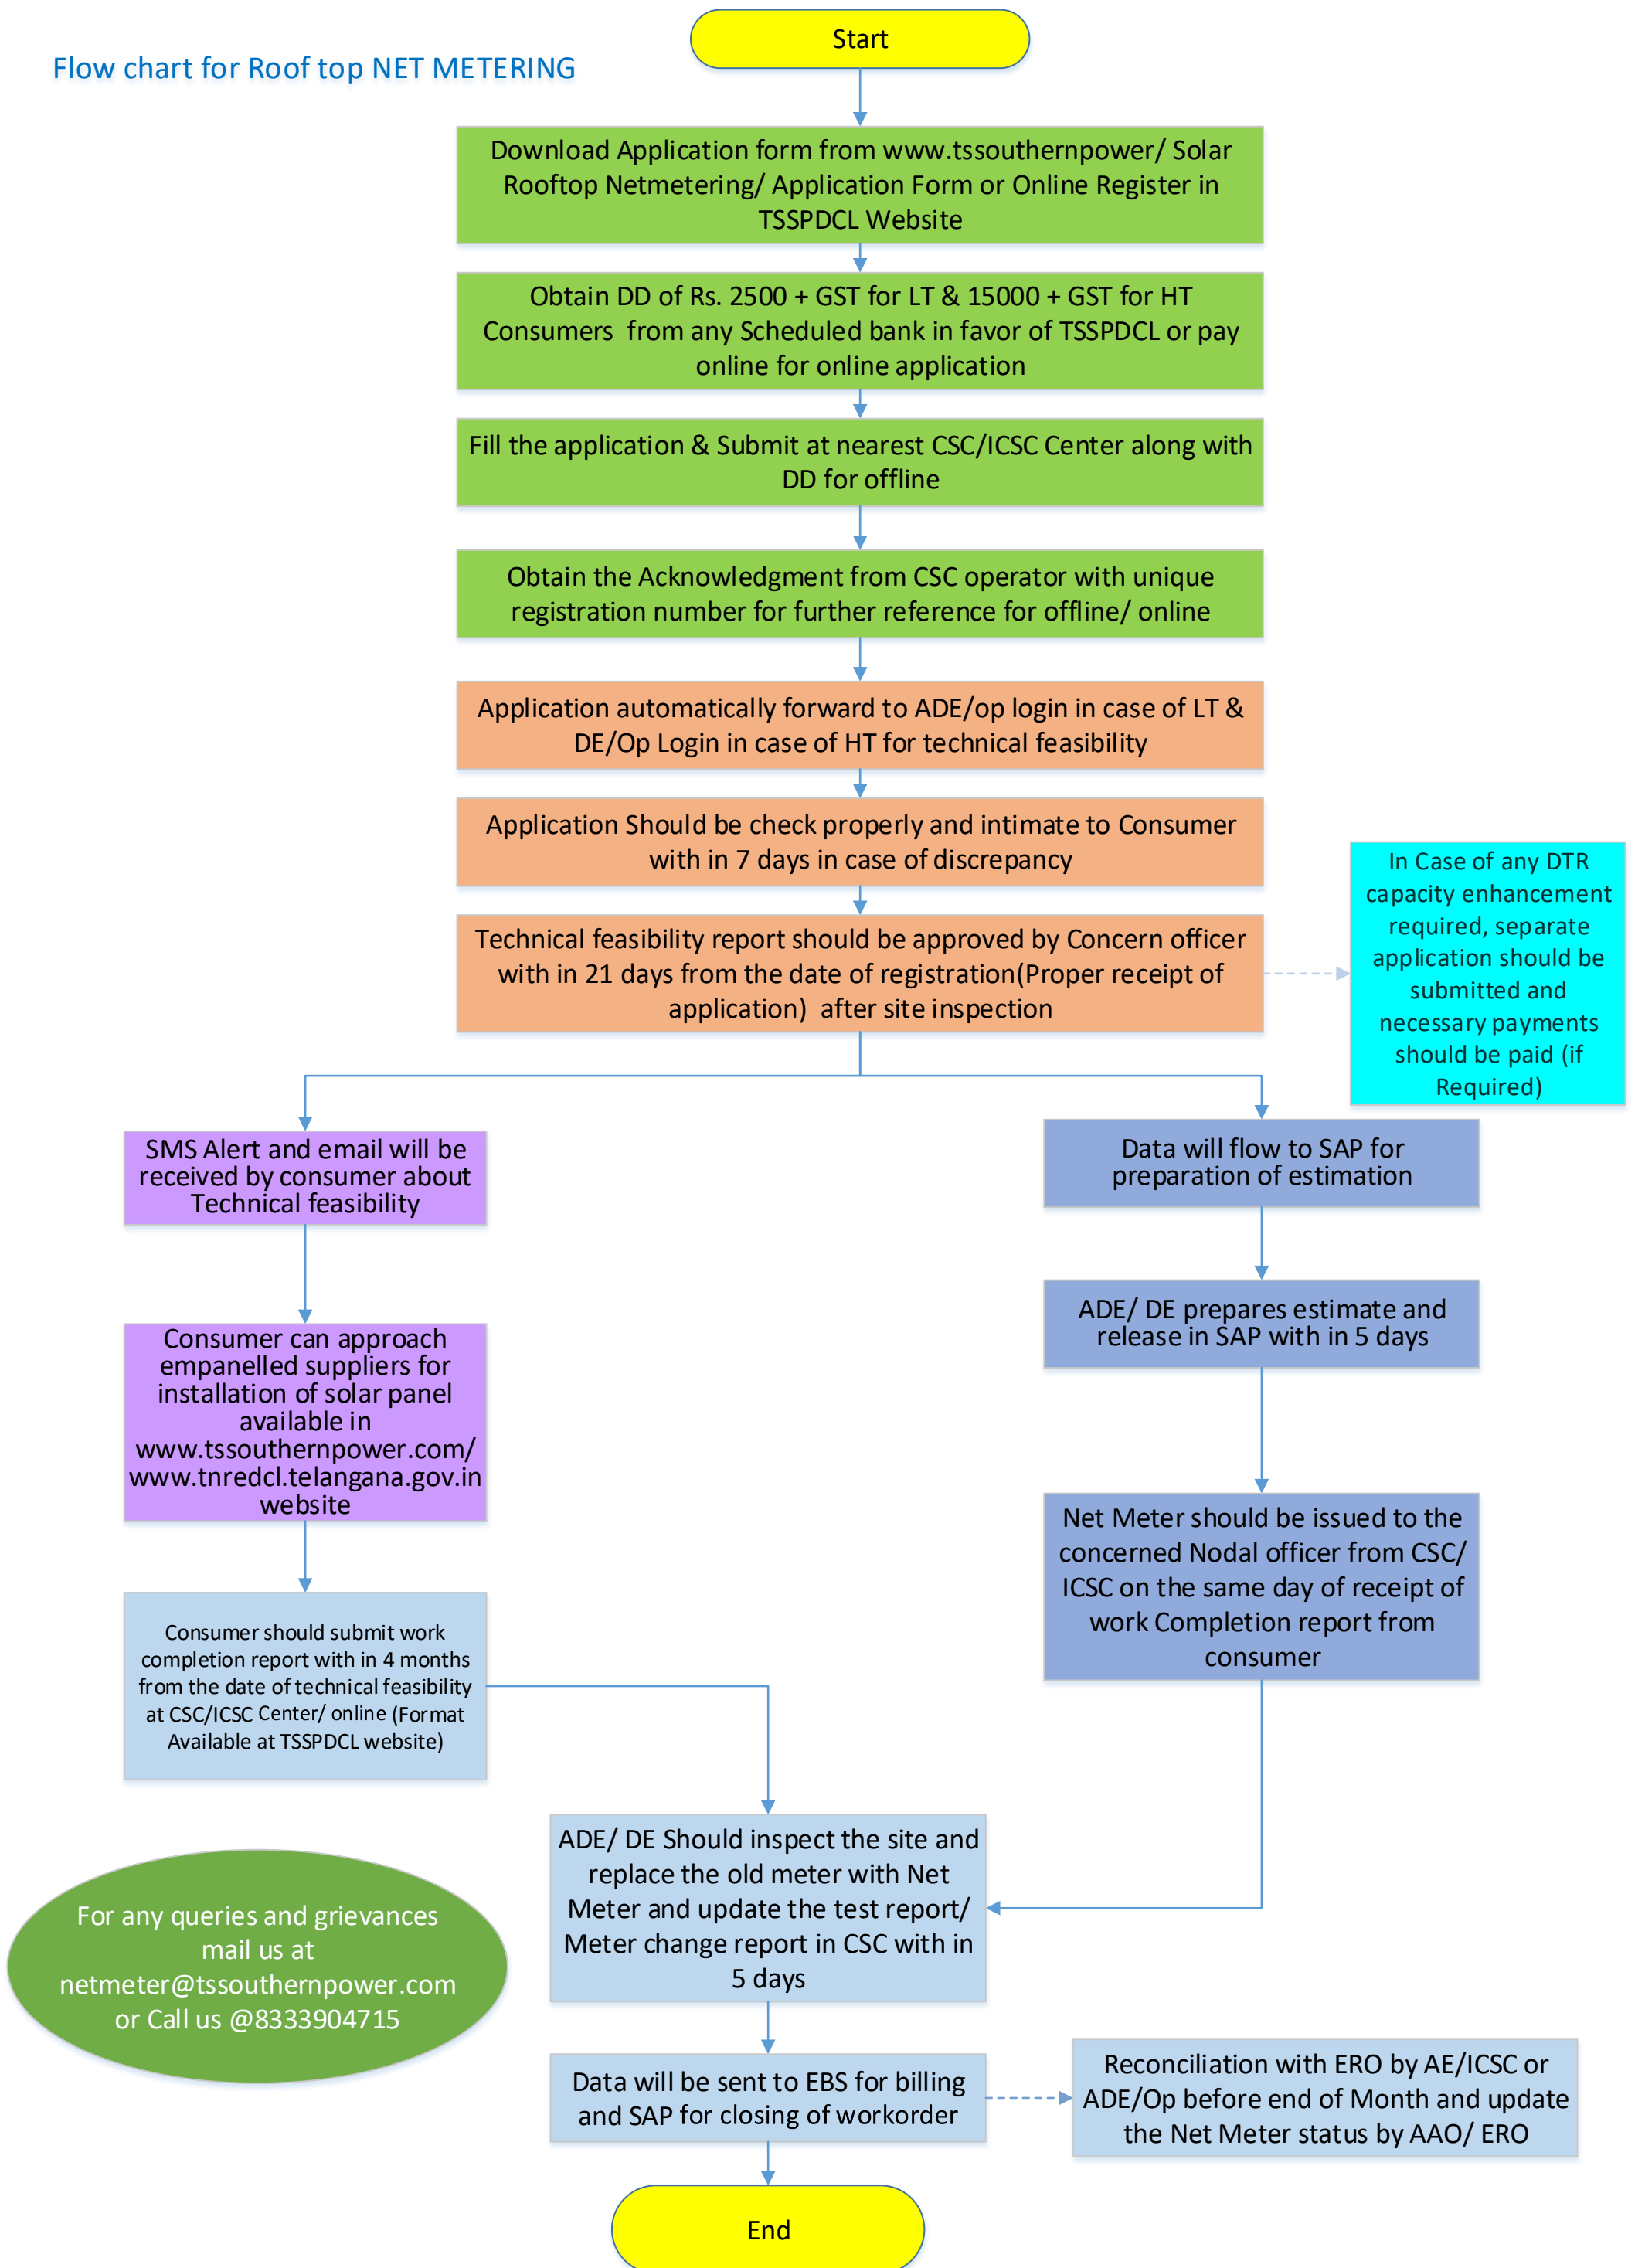

Flow chart for Roof top NET METERING

For any queries and grievances mail us at netmeter@tssouthernpower.com or Call us @8333904715